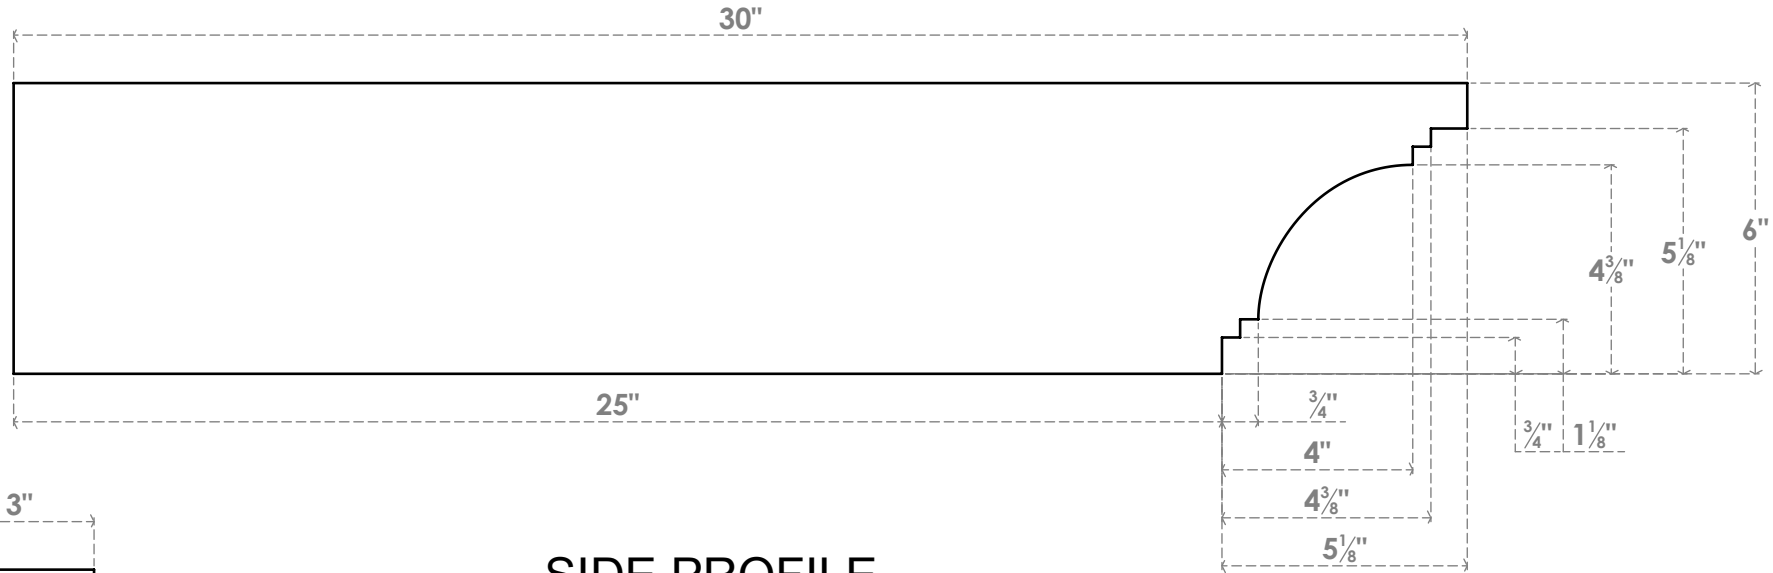

RFTP03X06X30PEC

3"W X 6"H X 30"L PESCADERO ARCHITECTURAL GRADE PVC RAFTER TAIL

EKENA MILLWORK
 2300 WEST MAIN ST.
 CLARKSVILLE, TX 75426
 TOLL FREE: 866-607-0453
 WWW.EKENAMILLWORK.COM

NOTES

1. INSTALLATION TO BE COMPLETED IN ACCORDANCE WITH MANUFACTURER'S SPECIFICATIONS.
2. DRAWING MAY NOT BE TO SCALE
3. THIS DRAWING IS INTENDED FOR DESIGN AND PLANNING PURPOSES ONLY.
4. ALL INFORMATION CONTAINED HEREIN WAS CURRENT AT THE TIME OF DEVELOPMENT BUT MUST BE REVIEWED AND APPROVED BY THE PRODUCT MANUFACTURER TO BE CONSIDERED ACCURATE.
5. ARCHITECTURAL GRADE PVC PRODUCTS ARE MADE FROM EXPANDED CELLULAR PVC AND COME NATURALLY WHITE BUT MAY BE PAINTED