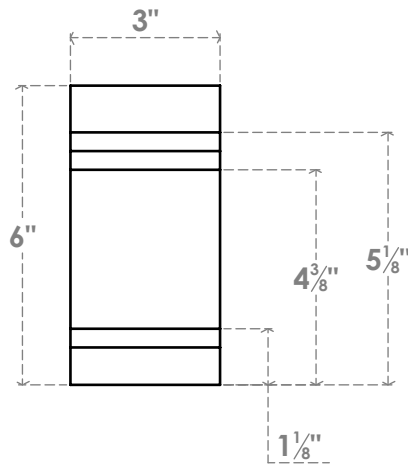

RFTP03X06X30PEC

3"W X 6"H X 30"L PESCADERO ARCHITECTURAL GRADE PVC RAFTER TAIL

EKENA MILLWORK
 2300 WEST MAIN ST.
 CLARKSVILLE, TX 75426
 TOLL FREE: 866-607-0453
 WWW.EKENAMILLWORK.COM

NOTES

1. INSTALLATION TO BE COMPLETED IN ACCORDANCE WITH MANUFACTURER'S SPECIFICATIONS.
2. DRAWING MAY NOT BE TO SCALE
3. THIS DRAWING IS INTENDED FOR DESIGN AND PLANNING PURPOSES ONLY.
4. ALL INFORMATION CONTAINED HEREIN WAS CURRENT AT THE TIME OF DEVELOPMENT BUT MUST BE REVIEWED AND APPROVED BY THE PRODUCT MANUFACTURER TO BE CONSIDERED ACCURATE.
5. ARCHITECTURAL GRADE PVC PRODUCTS ARE MADE FROM EXPANDED CELLULAR PVC AND COME NATURALLY WHITE BUT MAY BE PAINTED